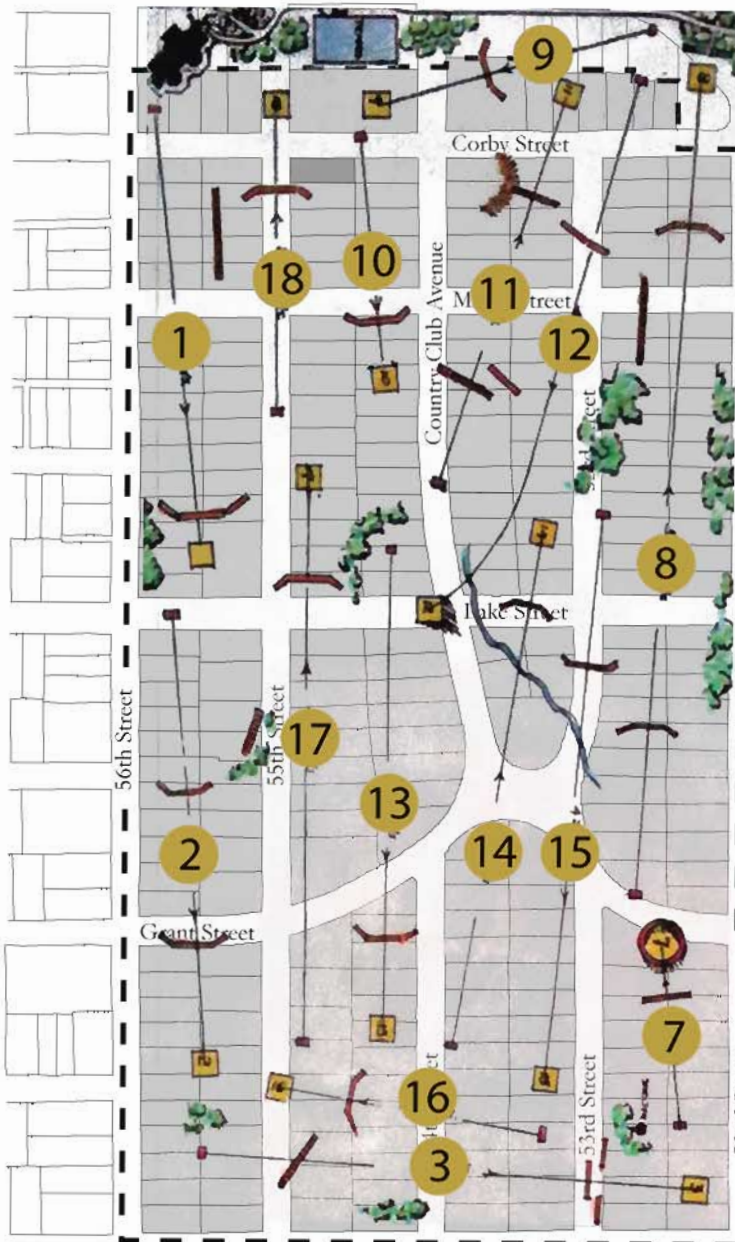

Northwest Radial Highway

Country Club Historic District

- Contributing property
- Non contributing property
- District boundary

MILITARY

I 9 1

BLONDO

NO.	LENGTH	NO.	LENGTH
1	376	10	157
2	331	11	291
3	370	12	425
4	515	13	337
5	482	14	377
6	349	15	420
7	128	16	193
8	526	17	405
9	253	18	220
OUT	3350	IN	2023

TOTAL LENGTH 18 HOLES
6175 YARDS

OMAHA COUNTRY CLUB

OMAHA, NEBRASKA

1899 ~ 1926

I 9 1

HAMILTON

I 9 1

Northwest Radial Highway

Country Club Historic District

- Contributing property
- Non contributing property
- District boundary