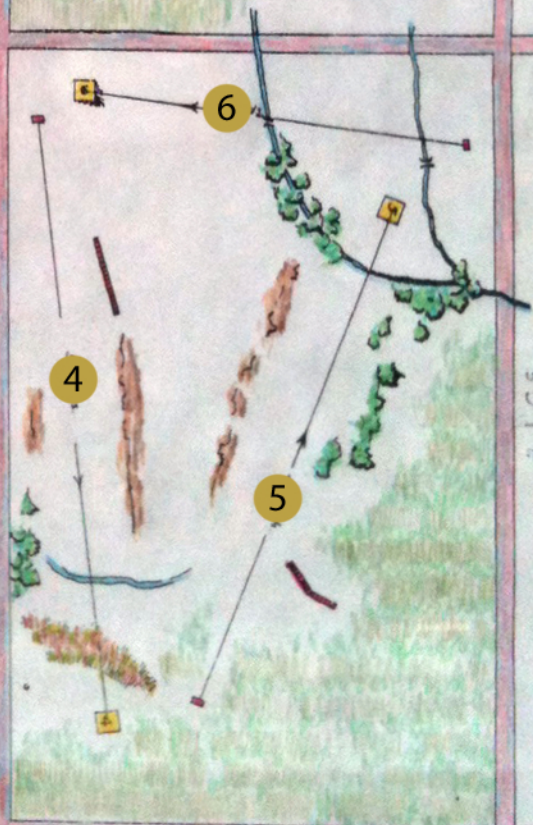

Northwest Radial Highway

Country Club Historic District

- Contributing property
- Non contributing property
- District boundary

MILITARY

I 9 1

BLONDO

NO.	LENGTH	NO.	LENGTH
1	376	10	157
2	331	11	291
3	370	12	425
4	515	13	337
5	482	14	377
6	349	15	420
7	128	16	193
8	526	17	405
9	253	18	220
OUT	3350	IN	2023

TOTAL LENGTH 18 HOLES
6175 YARDS

OMAHA COUNTRY CLUB

OMAHA, NEBRASKA

1899 ~ 1926

I 9 1

HAMILTON

I 9 1

Northwest Radial Highway

Country Club Historic District

- Contributing property
- Non contributing property
- District boundary