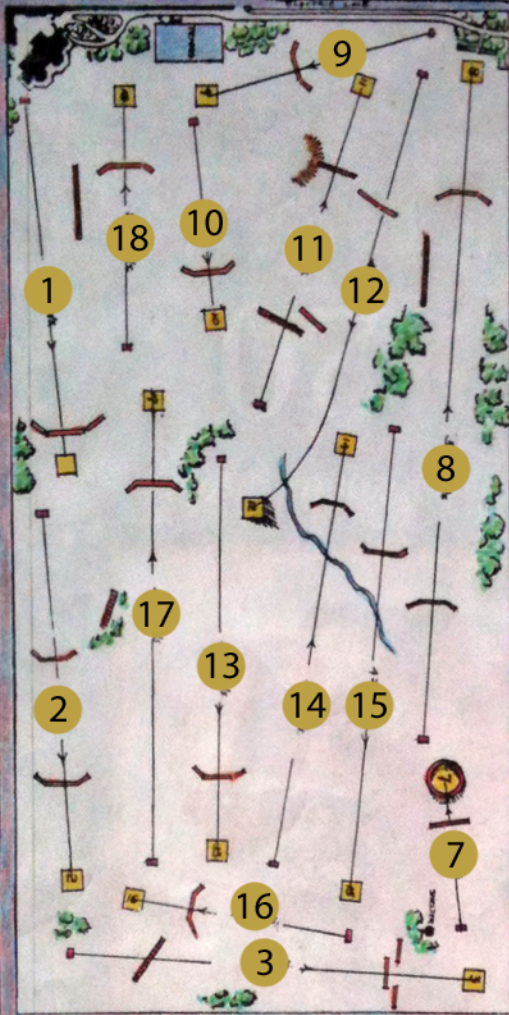

Northwest Radial Highway

Country Club Historic District

- Contributing property
- Non contributing property
- District boundary

MILITARY

I 9 1

BLONDO

NO.	LENGTH	NO.	LENGTH
1	376	10	157
2	331	11	291
3	370	12	425
4	515	13	337
5	482	14	377
6	349	15	420
7	128	16	193
8	526	17	405
9	253	18	220
OUT	3350	IN	2023

TOTAL LENGTH 18 HOLES
6175 YARDS

OMAHA COUNTRY CLUB

OMAHA, NEBRASKA

1899 ~ 1926

I 9 1

HAMILTON

I 9 1

Northwest Radial Highway

Country Club Historic District

- Contributing property
- Non contributing property
- District boundary