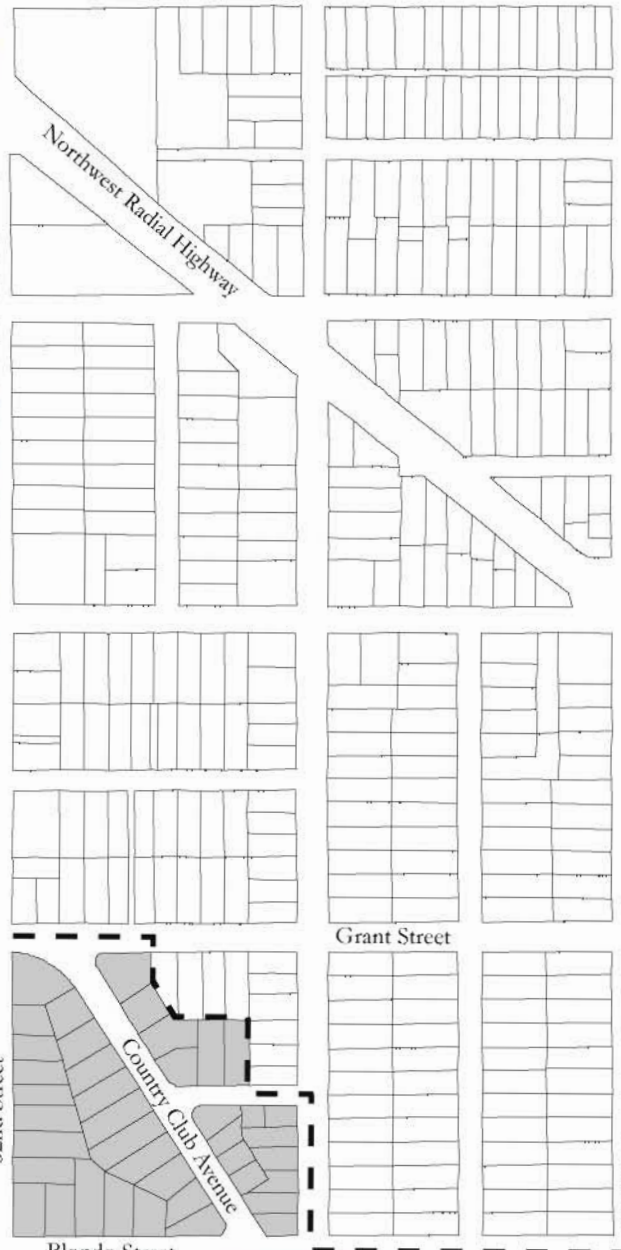

Northwest Radial Highway

Country Club Historic District

- Contributing property
- Non contributing property
- District boundary

MILITARY

I 9 1

BLONDO

NO.	LENGTH	NO.	LENGTH
1	376	10	157
2	331	11	291
3	370	12	425
4	515	13	337
5	482	14	377
6	349	15	420
7	128	16	193
8	526	17	405
9	253	18	220
OUT	3350	IN	2023

TOTAL LENGTH 18 HOLES
6175 YARDS

OMAHA COUNTRY CLUB

OMAHA, NEBRASKA

1899 ~ 1926

I 9 1

HAMILTON

I 9 1

Northwest Radial Highway

Country Club Historic District

- Contributing property
- Non contributing property
- District boundary