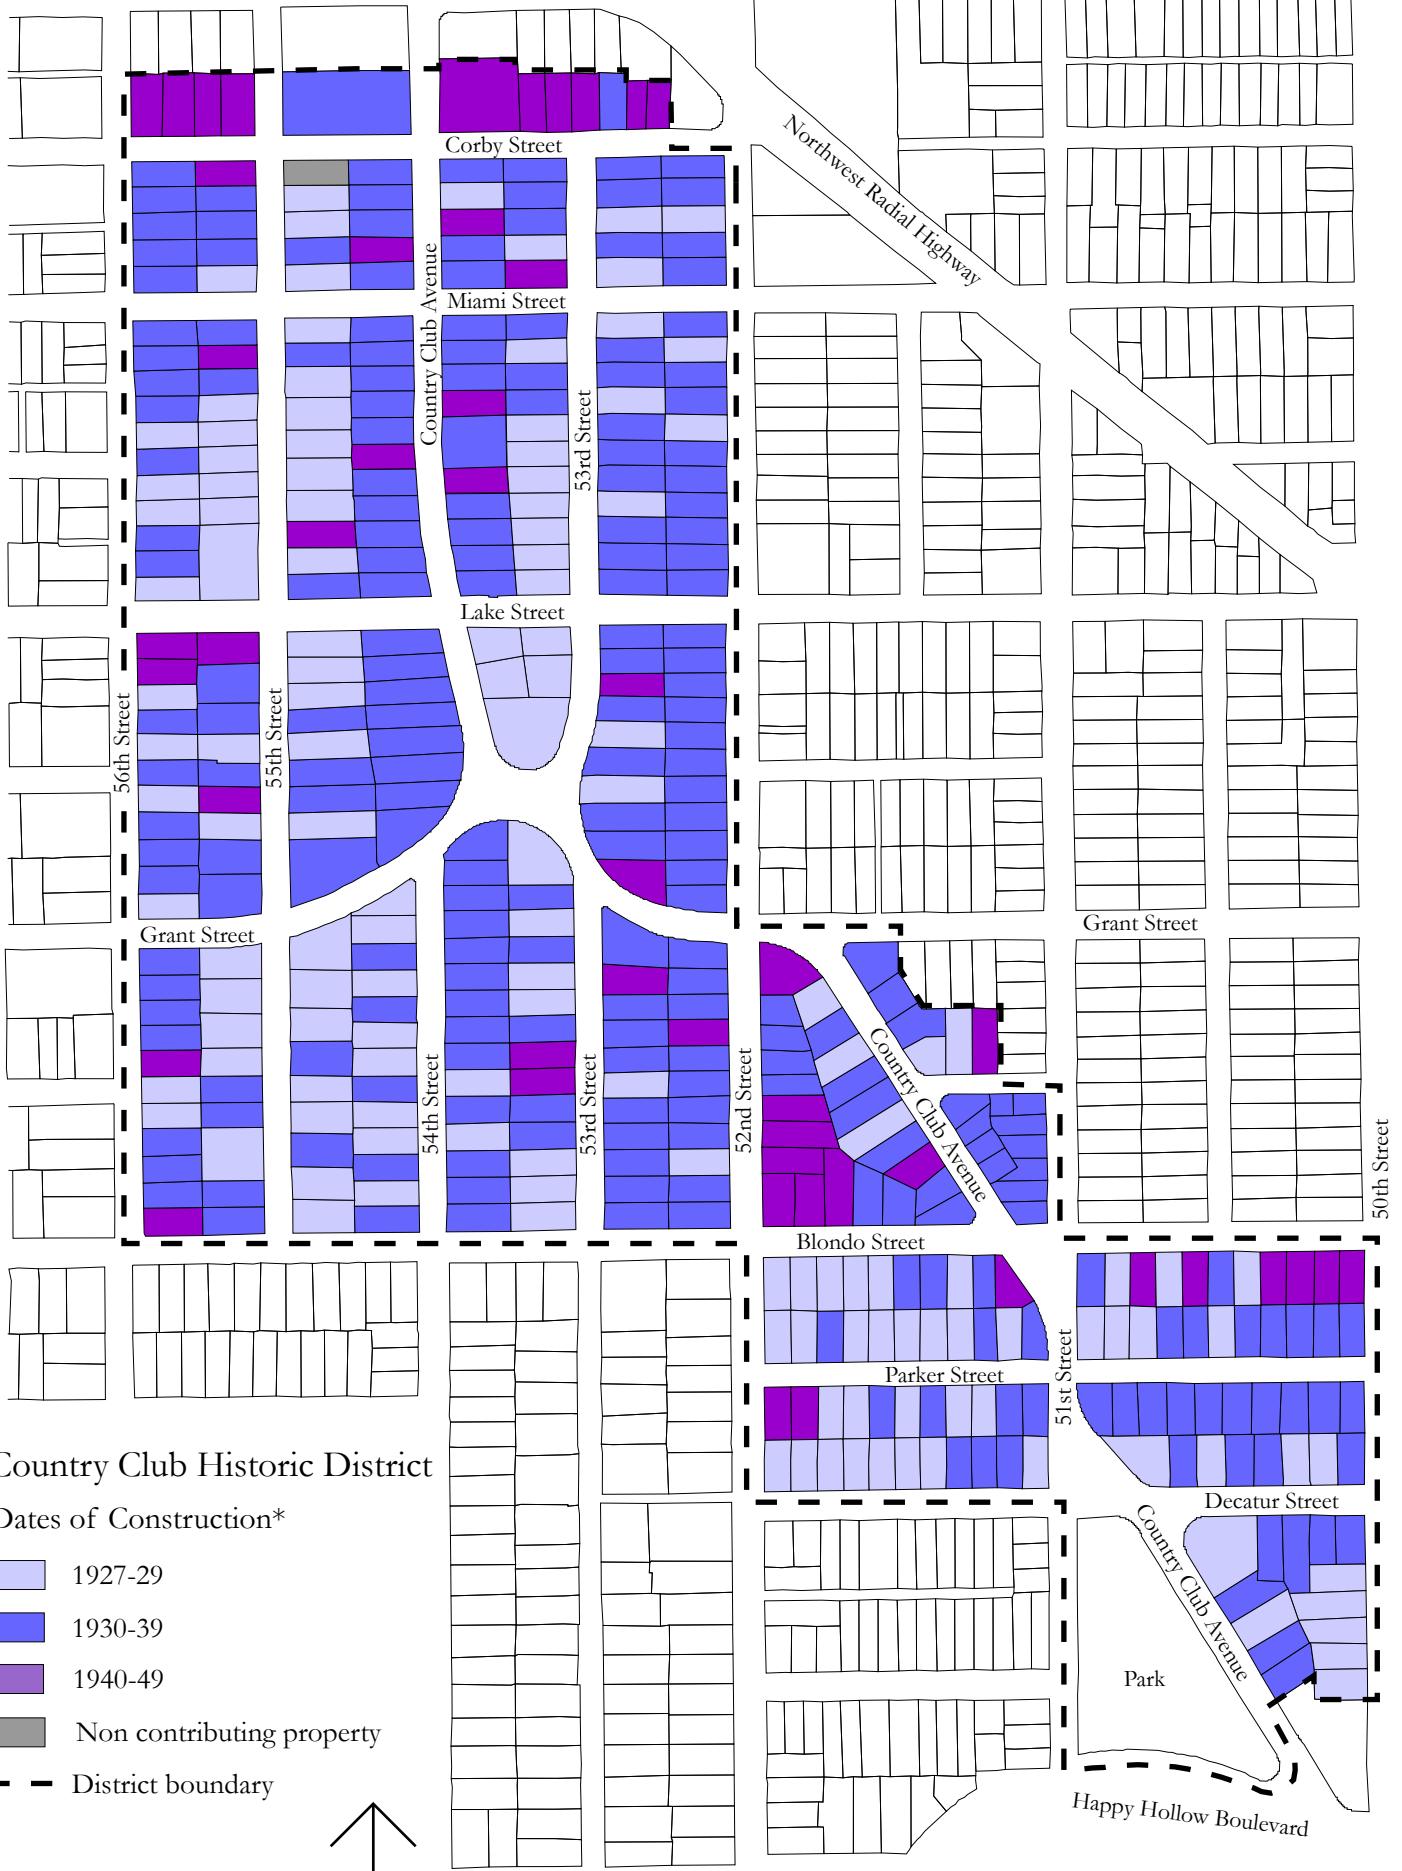

Northwest Radial Highway

Country Club Historic District

Dates of Construction*

- 1927-29
- 1930-39
- 1940-49
- Non contributing property
- District boundary

North

* based on building permit information